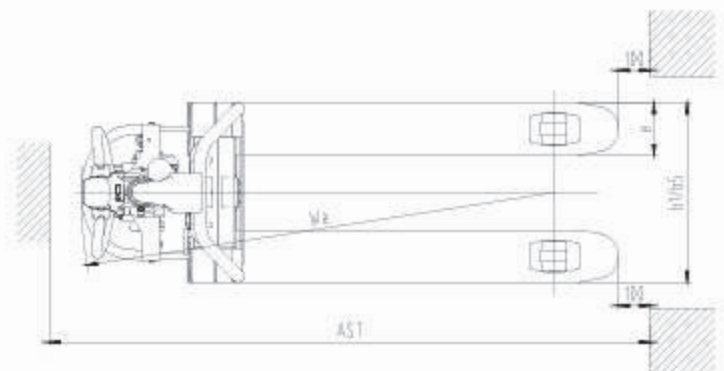

Model	CBD15W-Lix	
Load capacity	Q(kg)	1500
Load centre distance	c(mm)	600
Fork height, lowered	h13(mm)	80
Tyre size, front	mm	Φ250
Tyre size, rear	mm	Φ80
Wheels, number front rear(x=driven wheels)		1x2(4)
Max. lift height	h3(mm)	110
Height of tiller in drive position min./max.	h14(mm)	635/1200
Overall length	l1(mm)	1623/1693
Length to face of forks	l2(mm)	473
Overall width	b1(mm)	550/685
Fork dimensions	s/e/l(mm)	45/160/1150(1220)
Width overall forks	b5(mm)	550/685
Aisle width for pallets 1000x1200 crossways	Ast(mm)	2226/2294
Aisle width for pallets 800x1200 lengthways	Asl(mm)	2095/2132
Turning radius	Wa(mm)	1424/1494
Travel speed, laden/unladen	Km/h	4/4.5
Max. gradeability, laden/unladen	%	4/20
Battery voltage, nominal capacity K3	V/Ah	48/20
Battery weight	Kg	8.5
Battery dimensions l/w/h	mm	340×130×307
Service weight (with battery)	Kg	145

Remarks: CBD15W-UX with horizontal drive motor & EM brake.

Conforms to
ISO3691-1 EN1175-1
EN12053 EN12895
EN12100 EN16307-1