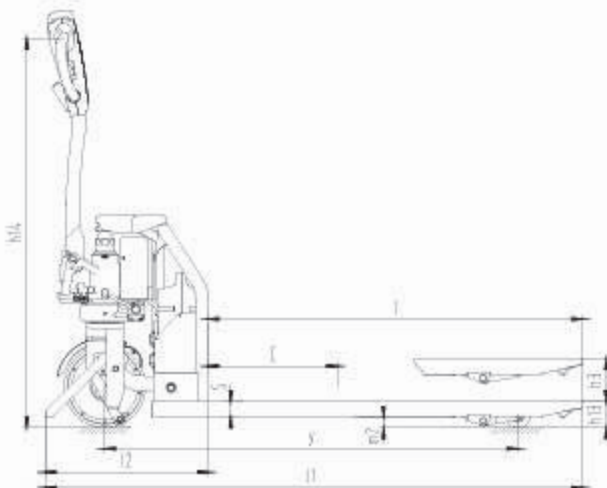

Model	CBD15W-Lix	
Load capacity	Q(kg)	1500
Load centre distance	c(mm)	600
Fork height, lowered	h13(mm)	80
Tyre size, front	mm	Φ250
Tyre size, rear	mm	Φ80
Wheels, number front rear(x=driven wheels)		1x2(4)
Max. lift height	h3(mm)	110
Height of tiller in drive position min./max.	h14(mm)	635/1200
Overall length	l1(mm)	1623/1693
Length to face of forks	l2(mm)	473
Overall width	b1(mm)	550/685
Fork dimensions	s/e/l(mm)	45/160/1150(1220)
Width overall forks	b5(mm)	550/685
Aisle width for pallets 1000x1200 crossways	Ast(mm)	2226/2294
Aisle width for pallets 800x1200 lengthways	Asl(mm)	2095/2132
Turning radius	Wa(mm)	1424/1494
Travel speed, laden/unladen	Km/h	4/4.5
Max. gradeability, laden/unladen	%	4/20
Battery voltage, nominal capacity K3	V/Ah	48/20
Battery weight	Kg	8.5
Battery dimensions l/w/h	mm	340×130×307
Service weight (with battery)	Kg	145

Remarks: CBD15W-UX with horizontal drive motor & EM brake.

Conforms to
ISO3691-1 EN1175-1
EN12053 EN12895
EN12100 EN16307-1